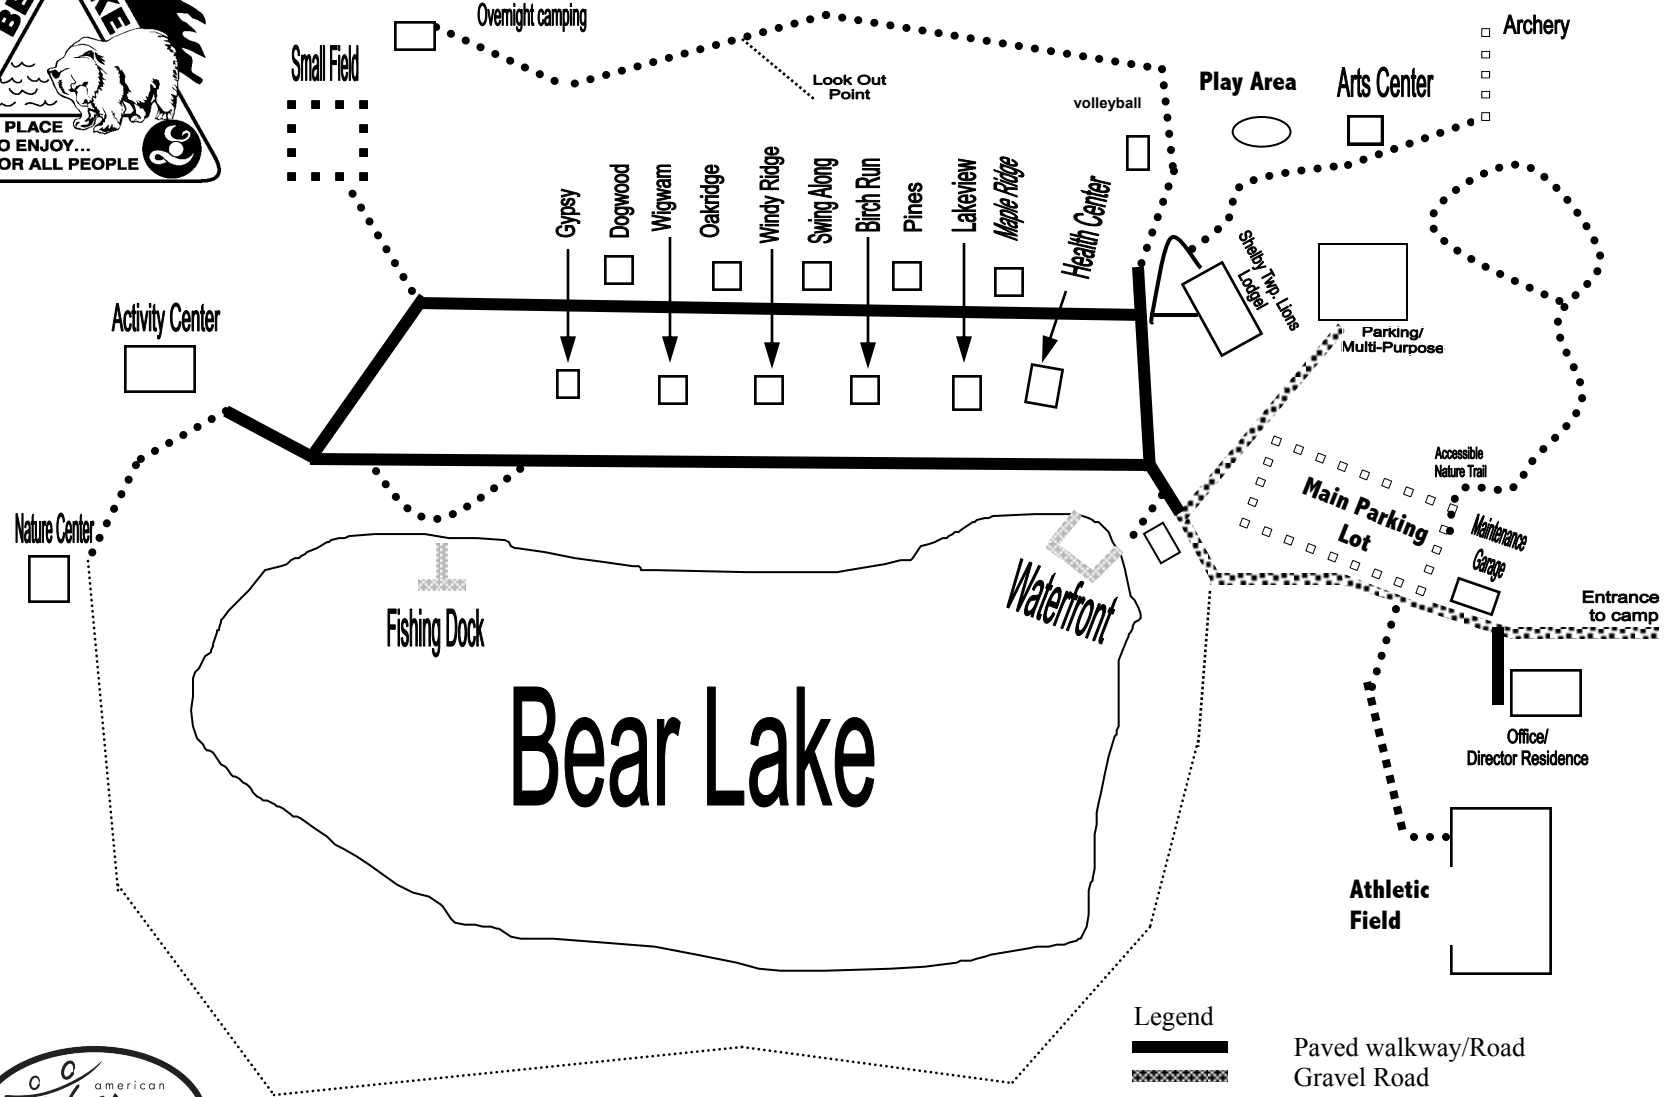

Lions Bear Lake Camp Map

- Legend**
- Paved walkway/Road
 - Gravel Road
 - Wheelchair Accessible paths
 - Hiking trail